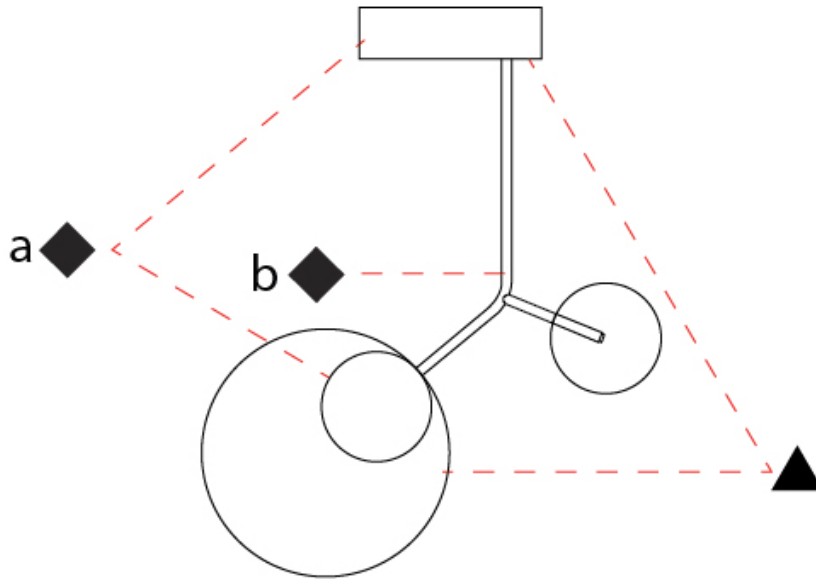

BALLON SUSPENSION

D71032-

PROJECT
TYPE
SPECIFIER
QUANTITY
DATE

D